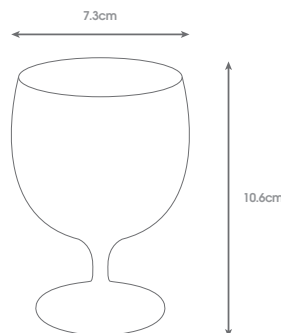

Easy-to-stack and virtually unbreakable glasses.
Perfect if you have limited spaces for all your glasses.

Elegant design with internal stacking ring for easy separation.

CLE

196 255ml Polycarbonate Whisky Tumbler Clear
Modern design with internal stacking ring for ease of separation.

207 220ml Polycarbonate Stemmed Tumbler
Stackable. Ideal for water or wine.

CLE

CLE

TOP

roltex®

- 1 190 220ml Polycarbonate Long Drink Tumbler Clear
- 2 176 310ml Polycarbonate Long Drink Tumbler Clear
- 3 185 325ml Polycarbonate Hi Ball Tumbler Clear