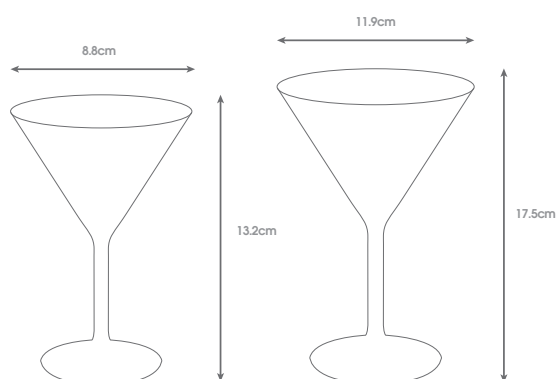

Economy range.

172 250ml Polycarbonate Hi Ball Tumbler Clear

Stylish hi ball tumbler that tapers slightly towards the top.

204 350ml Polycarbonate Wine/Gin Mixer Tumbler Clear

203 580ml Polycarbonate Wine Tumbler Clear

Heavyweight wine / sangria glasses.

CLE

199 120ml Polycarbonate Cocktail Tumbler Clear

186 275ml Polycarbonate Cocktail Tumbler Clear

Versatile tumblers for drinks, desserts or elegant starters.

198 320ml Polycarbonate Cocktail Tumbler Clear

Tall cocktail tumbler or sundae glass.

194 100ml Polycarbonate Champagne/Cava Tumbler Clear

Small champagne flute.