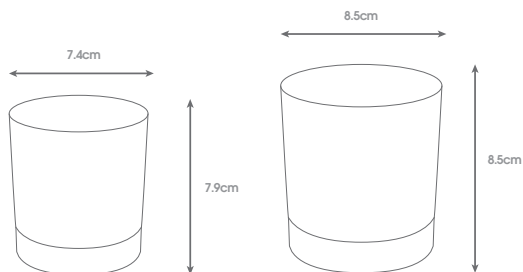

Virtually unbreakable, extremely durable glasses for any occasion.

310ml Tumbler marked at 0.25l level.

CLE

- 188 250ml Polycarbonate Whisky Tumbler Clear
- 206 350ml Polycarbonate Whisky Tumbler Clear

CLE