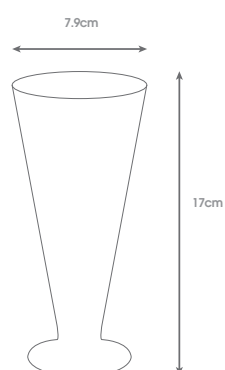

198 320ml Polycarbonate Cocktail Tumbler Clear

Tall cocktail tumbler or sundae glass.