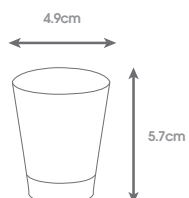

167 350ml Beer Tumbler Copolyester Clear
Premium Range.

1. 173 45ml Shot Tumbler Copolyester Clear
2. Premium Range.

CLE