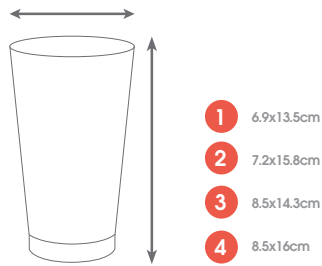

- 1 164 280ml Long Drink Copolyester Clear
- 2 168 350ml Long Drink Copolyester Clear
- 3 169 440ml Long Drink Copolyester Clear
- 4 399 Pint Copolyester Clear

CLE

The copolyester TAO range of Barware offers a sophisticated and safe alternative to glass. These heavyweight premium plastic glasses are ideal for any occasion and are almost indistinguishable from glass due to their weight and appearance. They are virtually unbreakable and dishwasher safe. Style and safety in one range!