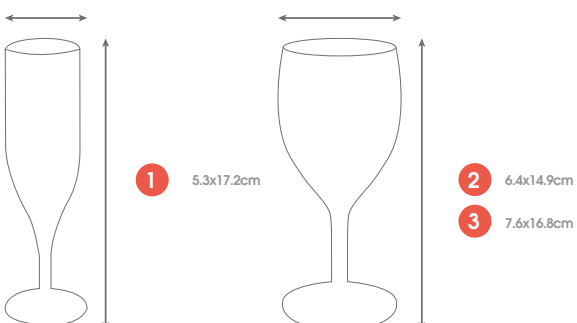

- 1 184 170ml Polycarbonate Champagne Tumbler Clear
- 2 180 200ml Polycarbonate Wine Tumbler Clear
- 3 183 300ml Polycarbonate Wine Tumbler Clear

CLE