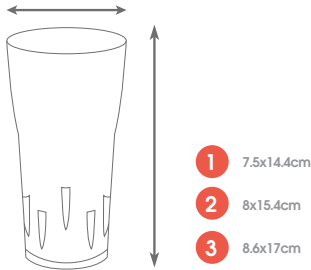

SMART

roltex®

- 1 178 400ml Polycarbonate Tulip Tumbler Clear
- 2 179 480ml Polycarbonate Tulip Tumbler Clear
- 3 187 620ml Polycarbonate Tulip Tumbler Clear

Marked at 0.3l level, 620ml Tumbler also marked at 0.4l and 0.5l levels. Internal stacking lugs for easy separation.

CLE

Buying virtually unbreakable glasses on a limited budget is possible thanks to the Smart range.

113 240ml Polycarbonate Tulip Tumbler Clear

CLE