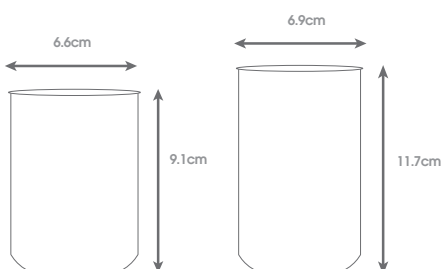

AQUA

roltex®

159 Aqua 280ml Tumbler Copolyester Clear
160 Aqua 350ml Tumbler Copolyester Clear
Matching carafe and dual purpose carafe lid/drink
coaster also available. Please see page 30.

CLE