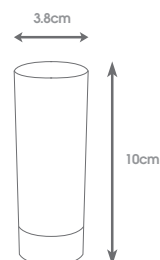

- 166 190ml Champagne Tumbler Copolyester Clear
- 165 310ml Wine Tumbler Copolyester Clear

Elegant and heavyweight champagne flute and wine glass.

CLE

- 173 45ml Shot Tumbler Copolyester Clear
- Premium Range.

CLE

- 171 60ml Shot Tumbler Copolyester Clear
- Premium Range.

CLE

167 350ml Beer Tumbler Copolyester Clear
Premium Range.

CLE

170 350ml Whisky Tumbler Copolyester Clear
Premium Range.

CLE

163 220ml Long Drink Copolyester Clear
Premium Range.