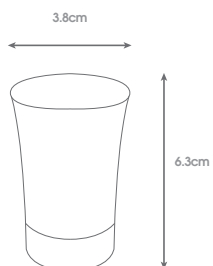

Virtually unbreakable, extremely durable glasses for any occasion.

310ml Tumbler marked at 0.25l level.

CLE

- 188 250ml Polycarbonate Whisky Tumbler Clear
- 206 350ml Polycarbonate Whisky Tumbler Clear

CLE

- 1 184 170ml Polycarbonate Champagne Tumbler Clear
- 2 180 200ml Polycarbonate Wine Tumbler Clear
- 3 183 300ml Polycarbonate Wine Tumbler Clear

CLE

201 34ml Polycarbonate Shot Tumbler Clear

CLE

189 50ml Polycarbonate Shot Tumbler Clear