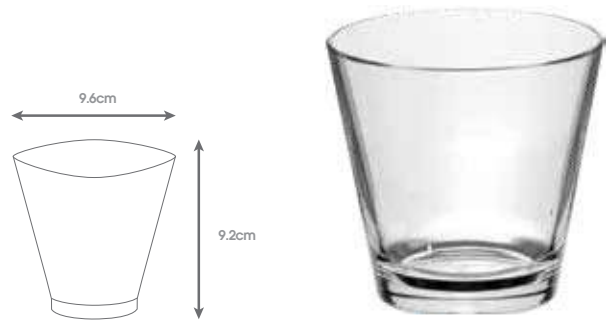

CLE

- 171 60ml Shot Tumbler Copolyester Clear
- Premium Range.

CLE

167 350ml Beer Tumbler Copolyester Clear
Premium Range.

CLE

170 350ml Whisky Tumbler Copolyester Clear
Premium Range.

CLE

163 220ml Long Drink Copolyester Clear
Premium Range.