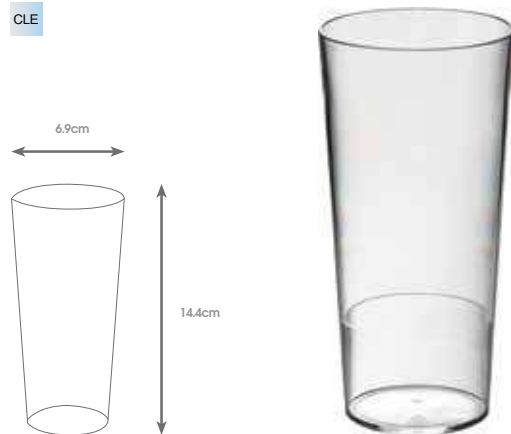

182 360ml Polycarbonate Drink Tumbler

Economy hi ball tumbler with internal stacking ring for easy separation.

CLE