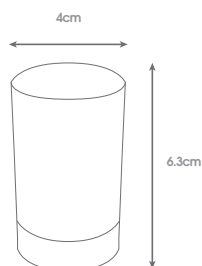

201 34ml Polycarbonate Shot Tumbler Clear

CLE

189 50ml Polycarbonate Shot Tumbler Clear

CLE