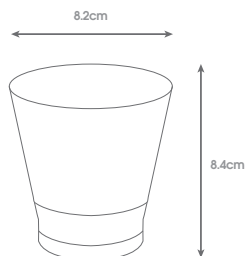

Easy-to-stack and virtually unbreakable glasses.
Perfect if you have limited spaces for all your glasses.

Elegant design with internal stacking ring for easy separation.

CLE

196 255ml Polycarbonate Whisky Tumbler Clear
Modern design with internal stacking ring for ease of separation.

207 220ml Polycarbonate Stemmed Tumbler
Stackable. Ideal for water or wine.

CLE

CLE

TOP

roltex®

- 1 190 220ml Polycarbonate Long Drink Tumbler Clear
- 2 176 310ml Polycarbonate Long Drink Tumbler Clear
- 3 185 325ml Polycarbonate Hi Ball Tumbler Clear