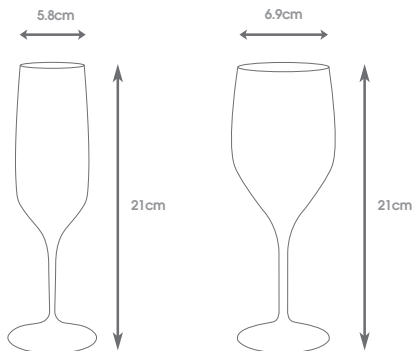

roltex[®]

- 1 164 280ml Long Drink Copolyester Clear
- 2 168 350ml Long Drink Copolyester Clear
- 3 169 440ml Long Drink Copolyester Clear
- 4 399 Pint Copolyester Clear

CLE

The copolyester TAO range of Barware offers a sophisticated and safe alternative to glass. These heavyweight premium plastic glasses are ideal for any occasion and are almost indistinguishable from glass due to their weight and appearance. They are virtually unbreakable and dishwasher safe. Style and safety in one range!

- 166 190ml Champagne Tumbler Copolyester Clear
- 165 310ml Wine Tumbler Copolyester Clear

Elegant and heavyweight champagne flute and wine glass.

CLE

- 173 45ml Shot Tumbler Copolyester Clear
- Premium Range.