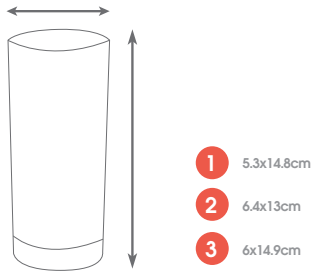

207 220ml Polycarbonate Stemmed Tumbler
Stackable. Ideal for water or wine.

CLE

CLE

TOP

roltex®

- 1 190 220ml Polycarbonate Long Drink Tumbler Clear
- 2 176 310ml Polycarbonate Long Drink Tumbler Clear
- 3 185 325ml Polycarbonate Hi Ball Tumbler Clear

Virtually unbreakable, extremely durable glasses for any occasion.

310ml Tumbler marked at 0.25l level.

CLE

- 188 250ml Polycarbonate Whisky Tumbler Clear
- 206 350ml Polycarbonate Whisky Tumbler Clear

CLE