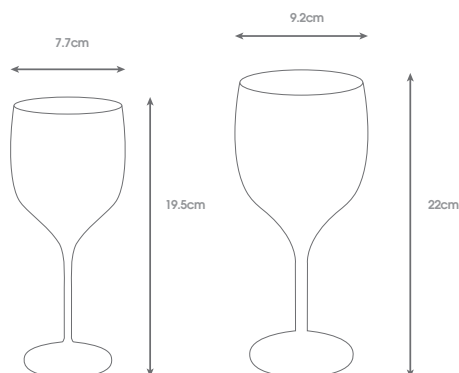

204 350ml Polycarbonate Wine/Gin Mixer Tumbler Clear

203 580ml Polycarbonate Wine Tumbler Clear

Heavyweight wine / sangria glasses.

CLE