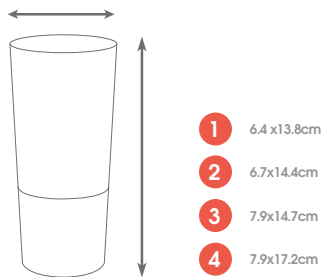

CLE

193 560ml Polycarbonate Tumbler Clear

Economy pint tumbler.

CLE

- 1 192 280ml Polycarbonate Half Pint Tumbler Clear
- 2 197 340ml Polycarbonate Tumbler Clear
- 3 177 460ml Polycarbonate Tumbler Clear
- 4 191 560ml Polycarbonate Pint Tumbler Clear

Easy-to-stack and virtually unbreakable glasses.
Perfect if you have limited spaces for all your glasses.

Elegant design with internal stacking ring for easy separation.

CLE

196 255ml Polycarbonate Whisky Tumbler Clear
Modern design with internal stacking ring for ease of separation.