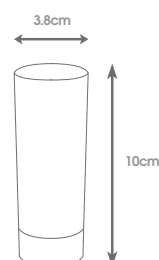

- 166 190ml Champagne Tumbler Copolyester Clear
- 165 310ml Wine Tumbler Copolyester Clear

Elegant and heavyweight champagne flute and wine glass.

CLE

- 173 45ml Shot Tumbler Copolyester Clear
- Premium Range.

CLE

- 171 60ml Shot Tumbler Copolyester Clear
- Premium Range.

CLE

167 350ml Beer Tumbler Copolyester Clear
Premium Range.

CLE

170 350ml Whisky Tumbler Copolyester Clear
Premium Range.

CLE

163 220ml Long Drink Copolyester Clear
Premium Range.