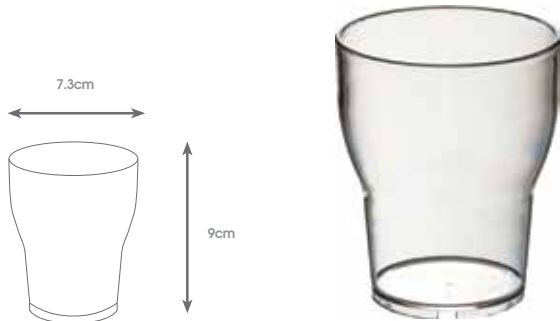

SMART

roltex®

- 1 178 400ml Polycarbonate Tulip Tumbler Clear
- 2 179 480ml Polycarbonate Tulip Tumbler Clear
- 3 187 620ml Polycarbonate Tulip Tumbler Clear

Marked at 0.3l level, 620ml Tumbler also marked at 0.4l and 0.5l levels. Internal stacking lugs for easy separation.

CLE

Buying virtually unbreakable glasses on a limited budget is possible thanks to the Smart range.

113 240ml Polycarbonate Tulip Tumbler Clear

CLE

182 360ml Polycarbonate Drink Tumbler

Economy hi ball tumbler with internal stacking ring for easy separation.

CLE

193 560ml Polycarbonate Tumbler Clear

Economy pint tumbler.

CLE