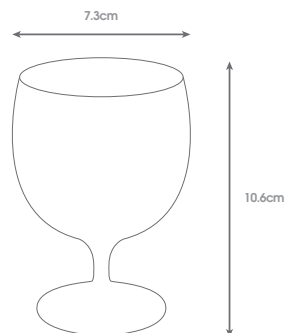

Easy-to-stack and virtually unbreakable glasses.
Perfect if you have limited spaces for all your glasses.

Elegant design with internal stacking ring for easy separation.

CLE

196 255ml Polycarbonate Whisky Tumbler Clear
Modern design with internal stacking ring for ease of separation.

207 220ml Polycarbonate Stemmed Tumbler
Stackable. Ideal for water or wine.

CLE

CLE

TOP

roltex®

- 1 190 220ml Polycarbonate Long Drink Tumbler Clear
- 2 176 310ml Polycarbonate Long Drink Tumbler Clear
- 3 185 325ml Polycarbonate Hi Ball Tumbler Clear