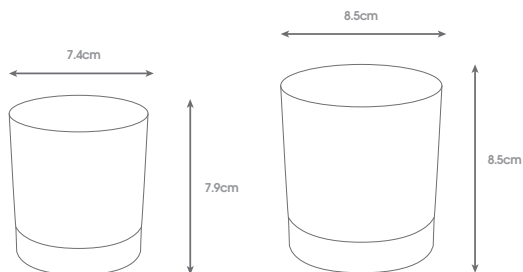

Virtually unbreakable, extremely durable glasses for any occasion.

310ml Tumbler marked at 0.25l level.

CLE

- 188 250ml Polycarbonate Whisky Tumbler Clear
- 206 350ml Polycarbonate Whisky Tumbler Clear

CLE