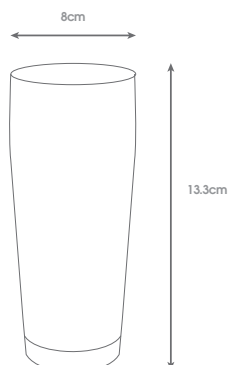

Economy range.

172 250ml Polycarbonate Hi Ball Tumbler Clear

Stylish hi ball tumbler that tapers slightly towards the top.

204 350ml Polycarbonate Wine/Gin Mixer Tumbler Clear

203 580ml Polycarbonate Wine Tumbler Clear