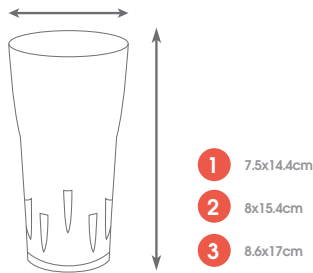

SMART

roltex®

- 1 178 400ml Polycarbonate Tulip Tumbler Clear
- 2 179 480ml Polycarbonate Tulip Tumbler Clear
- 3 187 620ml Polycarbonate Tulip Tumbler Clear

Marked at 0.3l level, 620ml Tumbler also marked at 0.4l and 0.5l levels. Internal stacking lugs for easy separation.

CLE

Buying virtually unbreakable glasses on a limited budget is possible thanks to the Smart range.

113 240ml Polycarbonate Tulip Tumbler Clear

CLE