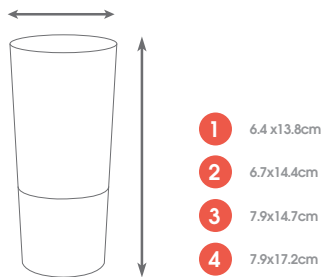

CLE

193 560ml Polycarbonate Tumbler Clear

Economy pint tumbler.

CLE

- 1 192 280ml Polycarbonate Half Pint Tumbler Clear
- 2 197 340ml Polycarbonate Tumbler Clear
- 3 177 460ml Polycarbonate Tumbler Clear
- 4 191 560ml Polycarbonate Pint Tumbler Clear

Easy-to-stack and virtually unbreakable glasses.
Perfect if you have limited spaces for all your glasses.

Elegant design with internal stacking ring for easy separation.

CLE

196 255ml Polycarbonate Whisky Tumbler Clear
Modern design with internal stacking ring for ease of separation.