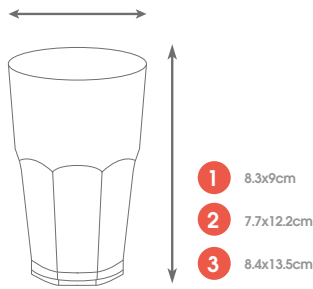

BAR

roltex®

- 1 208 250ml Polycarbonate American Style Tumbler Clear
- 2 209 300ml Polycarbonate American Style Tumbler Clear
- 3 210 400ml Polycarbonate American Style Tumbler Clear

Heavyweight American Tumblers.

A series of multipurpose virtually unbreakable glasses that are ideal for cocktails and desserts.

CLE

205 430ml Polycarbonate American Style Tumbler Clear

Also available in Copolyester (non stock line).

200 350ml Polycarbonate Tumbler Clear

Economy range.