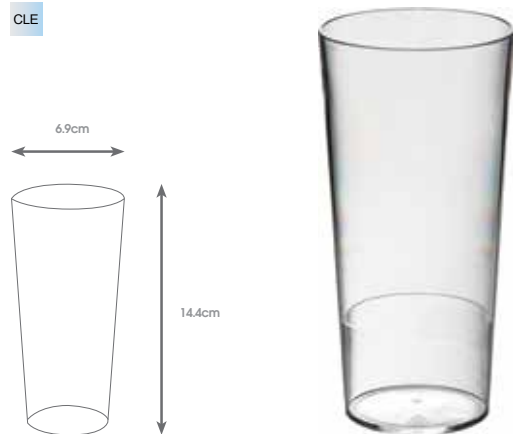

182 360ml Polycarbonate Drink Tumbler

Economy hi ball tumbler with internal stacking ring for easy separation.

CLE