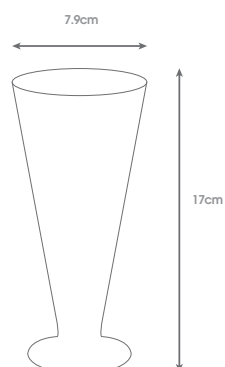

198 320ml Polycarbonate Cocktail Tumbler Clear

Tall cocktail tumbler or sundae glass.