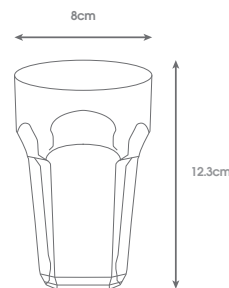

Economy range.

172 250ml Polycarbonate Hi Ball Tumbler Clear

Stylish hi ball tumbler that tapers slightly towards the top.

204 350ml Polycarbonate Wine/Gin Mixer Tumbler Clear

203 580ml Polycarbonate Wine Tumbler Clear