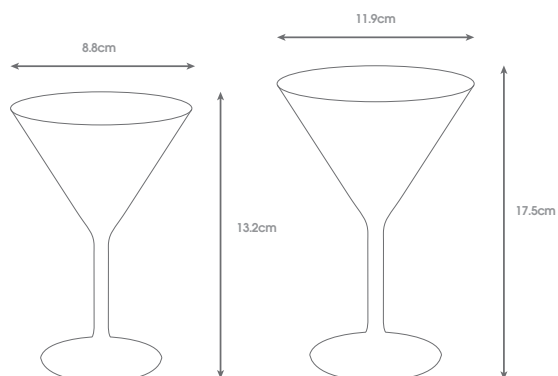

Economy range.

172 250ml Polycarbonate Hi Ball Tumbler Clear

Stylish hi ball tumbler that tapers slightly towards the top.

204 350ml Polycarbonate Wine/Gin Mixer Tumbler Clear

203 580ml Polycarbonate Wine Tumbler Clear

Heavyweight wine / sangria glasses.

CLE

199 120ml Polycarbonate Cocktail Tumbler Clear

186 275ml Polycarbonate Cocktail Tumbler Clear

Versatile tumblers for drinks, desserts or elegant starters.

198 320ml Polycarbonate Cocktail Tumbler Clear

Tall cocktail tumbler or sundae glass.

194 100ml Polycarbonate Champagne/Cava Tumbler Clear

Small champagne flute.