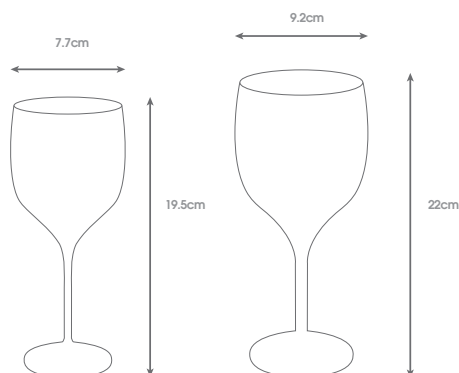

204 350ml Polycarbonate Wine/Gin Mixer Tumbler Clear

203 580ml Polycarbonate Wine Tumbler Clear

Heavyweight wine / sangria glasses.

CLE