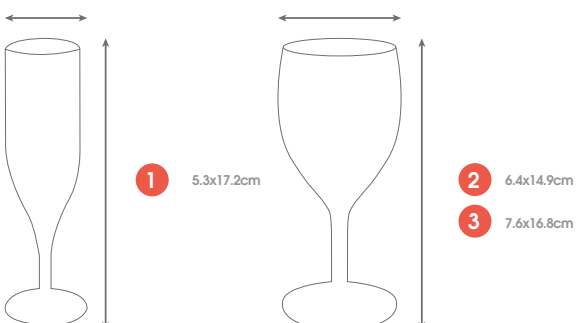

- 1 184 170ml Polycarbonate Champagne Tumbler Clear
- 2 180 200ml Polycarbonate Wine Tumbler Clear
- 3 183 300ml Polycarbonate Wine Tumbler Clear

CLE