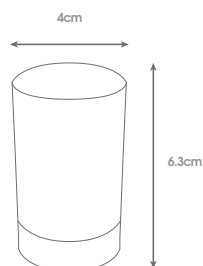

201 34ml Polycarbonate Shot Tumbler Clear

CLE

189 50ml Polycarbonate Shot Tumbler Clear

CLE