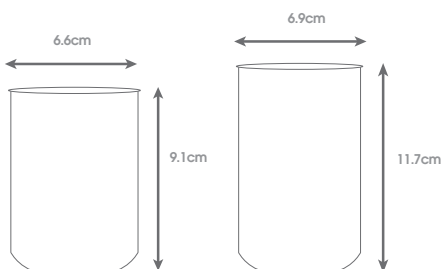

AQUA

roltex®

159 Aqua 280ml Tumbler Copolyester Clear
160 Aqua 350ml Tumbler Copolyester Clear
Matching carafe and dual purpose carafe lid/drink
coaster also available. Please see page 30.

CLE