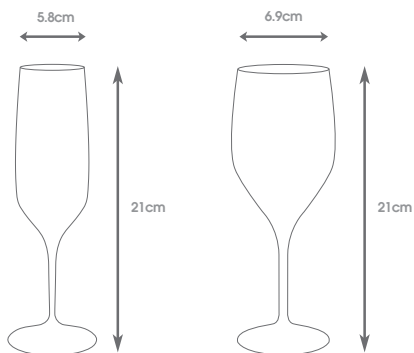

roltex[®]

- 1 164 280ml Long Drink Copolyester Clear
- 2 168 350ml Long Drink Copolyester Clear
- 3 169 440ml Long Drink Copolyester Clear
- 4 399 Pint Copolyester Clear

CLE

The copolyester TAO range of Barware offers a sophisticated and safe alternative to glass. These heavyweight premium plastic glasses are ideal for any occasion and are almost indistinguishable from glass due to their weight and appearance. They are virtually unbreakable and dishwasher safe. Style and safety in one range!

- 166 190ml Champagne Tumbler Copolyester Clear
- 165 310ml Wine Tumbler Copolyester Clear

Elegant and heavyweight champagne flute and wine glass.

CLE

- 173 45ml Shot Tumbler Copolyester Clear
- Premium Range.