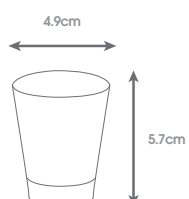

167 350ml Beer Tumbler Copolyester Clear
Premium Range.

1. 173 45ml Shot Tumbler Copolyester Clear
2. Premium Range.

CLE