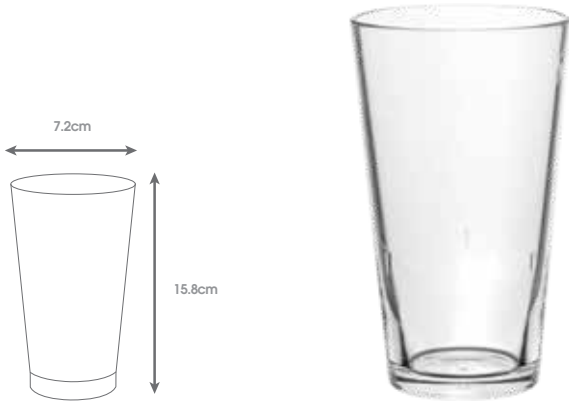

- 166 190ml Champagne Tumbler Copolyester Clear
- 165 310ml Wine Tumbler Copolyester Clear

Elegant and heavyweight champagne flute and wine glass.

CLE

- 173 45ml Shot Tumbler Copolyester Clear
- Premium Range.

CLE

- 171 60ml Shot Tumbler Copolyester Clear
- Premium Range.

CLE

167 350ml Beer Tumbler Copolyester Clear
Premium Range.

CLE

170 350ml Whisky Tumbler Copolyester Clear
Premium Range.

CLE

163 220ml Long Drink Copolyester Clear
Premium Range.

CLE

AQUA

roltex®

159 Aqua 280ml Tumbler Copolyester Clear
160 Aqua 350ml Tumbler Copolyester Clear
Matching carafe and dual purpose carafe lid/drink
coaster also available. Please see page 30.

CLE

A sleek carafe making pouring drip and spillage free.
Choose between two matching tumblers and a lid for the
carafe which also serves as a coaster.