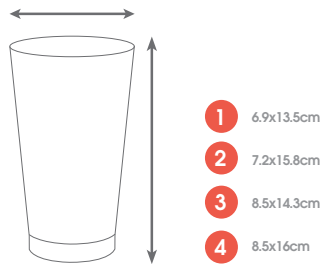

- 1 164 280ml Long Drink Copolyester Clear
- 2 168 350ml Long Drink Copolyester Clear
- 3 169 440ml Long Drink Copolyester Clear
- 4 399 Pint Copolyester Clear

CLE

The copolyester TAO range of Barware offers a sophisticated and safe alternative to glass. These heavyweight premium plastic glasses are ideal for any occasion and are almost indistinguishable from glass due to their weight and appearance. They are virtually unbreakable and dishwasher safe. Style and safety in one range!