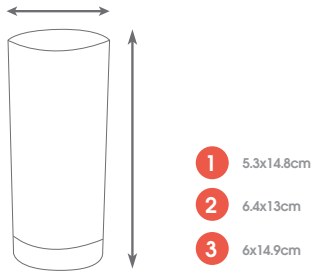

207 220ml Polycarbonate Stemmed Tumbler
Stackable. Ideal for water or wine.

CLE

CLE

TOP

roltex®

- 1 190 220ml Polycarbonate Long Drink Tumbler Clear
- 2 176 310ml Polycarbonate Long Drink Tumbler Clear
- 3 185 325ml Polycarbonate Hi Ball Tumbler Clear

Virtually unbreakable, extremely durable glasses for any occasion.

310ml Tumbler marked at 0.25l level.

CLE

- 188 250ml Polycarbonate Whisky Tumbler Clear
- 206 350ml Polycarbonate Whisky Tumbler Clear

CLE