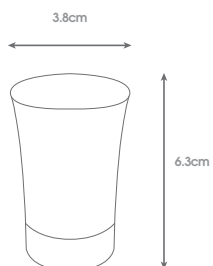

Virtually unbreakable, extremely durable glasses for any occasion.

310ml Tumbler marked at 0.25l level.

CLE

- 188 250ml Polycarbonate Whisky Tumbler Clear
- 206 350ml Polycarbonate Whisky Tumbler Clear

CLE

- 1 184 170ml Polycarbonate Champagne Tumbler Clear
- 2 180 200ml Polycarbonate Wine Tumbler Clear
- 3 183 300ml Polycarbonate Wine Tumbler Clear

CLE

201 34ml Polycarbonate Shot Tumbler Clear

CLE

189 50ml Polycarbonate Shot Tumbler Clear