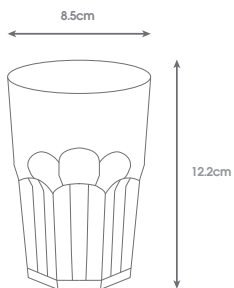

Economy range.

172 250ml Polycarbonate Hi Ball Tumbler Clear

Stylish hi ball tumbler that tapers slightly towards the top.

204 350ml Polycarbonate Wine/Gin Mixer Tumbler Clear

203 580ml Polycarbonate Wine Tumbler Clear