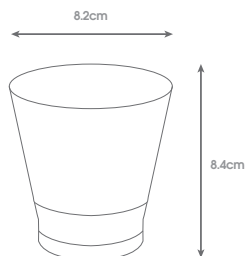

Easy-to-stack and virtually unbreakable glasses.
Perfect if you have limited spaces for all your glasses.

Elegant design with internal stacking ring for easy separation.

CLE

196 255ml Polycarbonate Whisky Tumbler Clear
Modern design with internal stacking ring for ease of separation.

207 220ml Polycarbonate Stemmed Tumbler
Stackable. Ideal for water or wine.

CLE

CLE

TOP

roltex®

- 1 190 220ml Polycarbonate Long Drink Tumbler Clear
- 2 176 310ml Polycarbonate Long Drink Tumbler Clear
- 3 185 325ml Polycarbonate Hi Ball Tumbler Clear